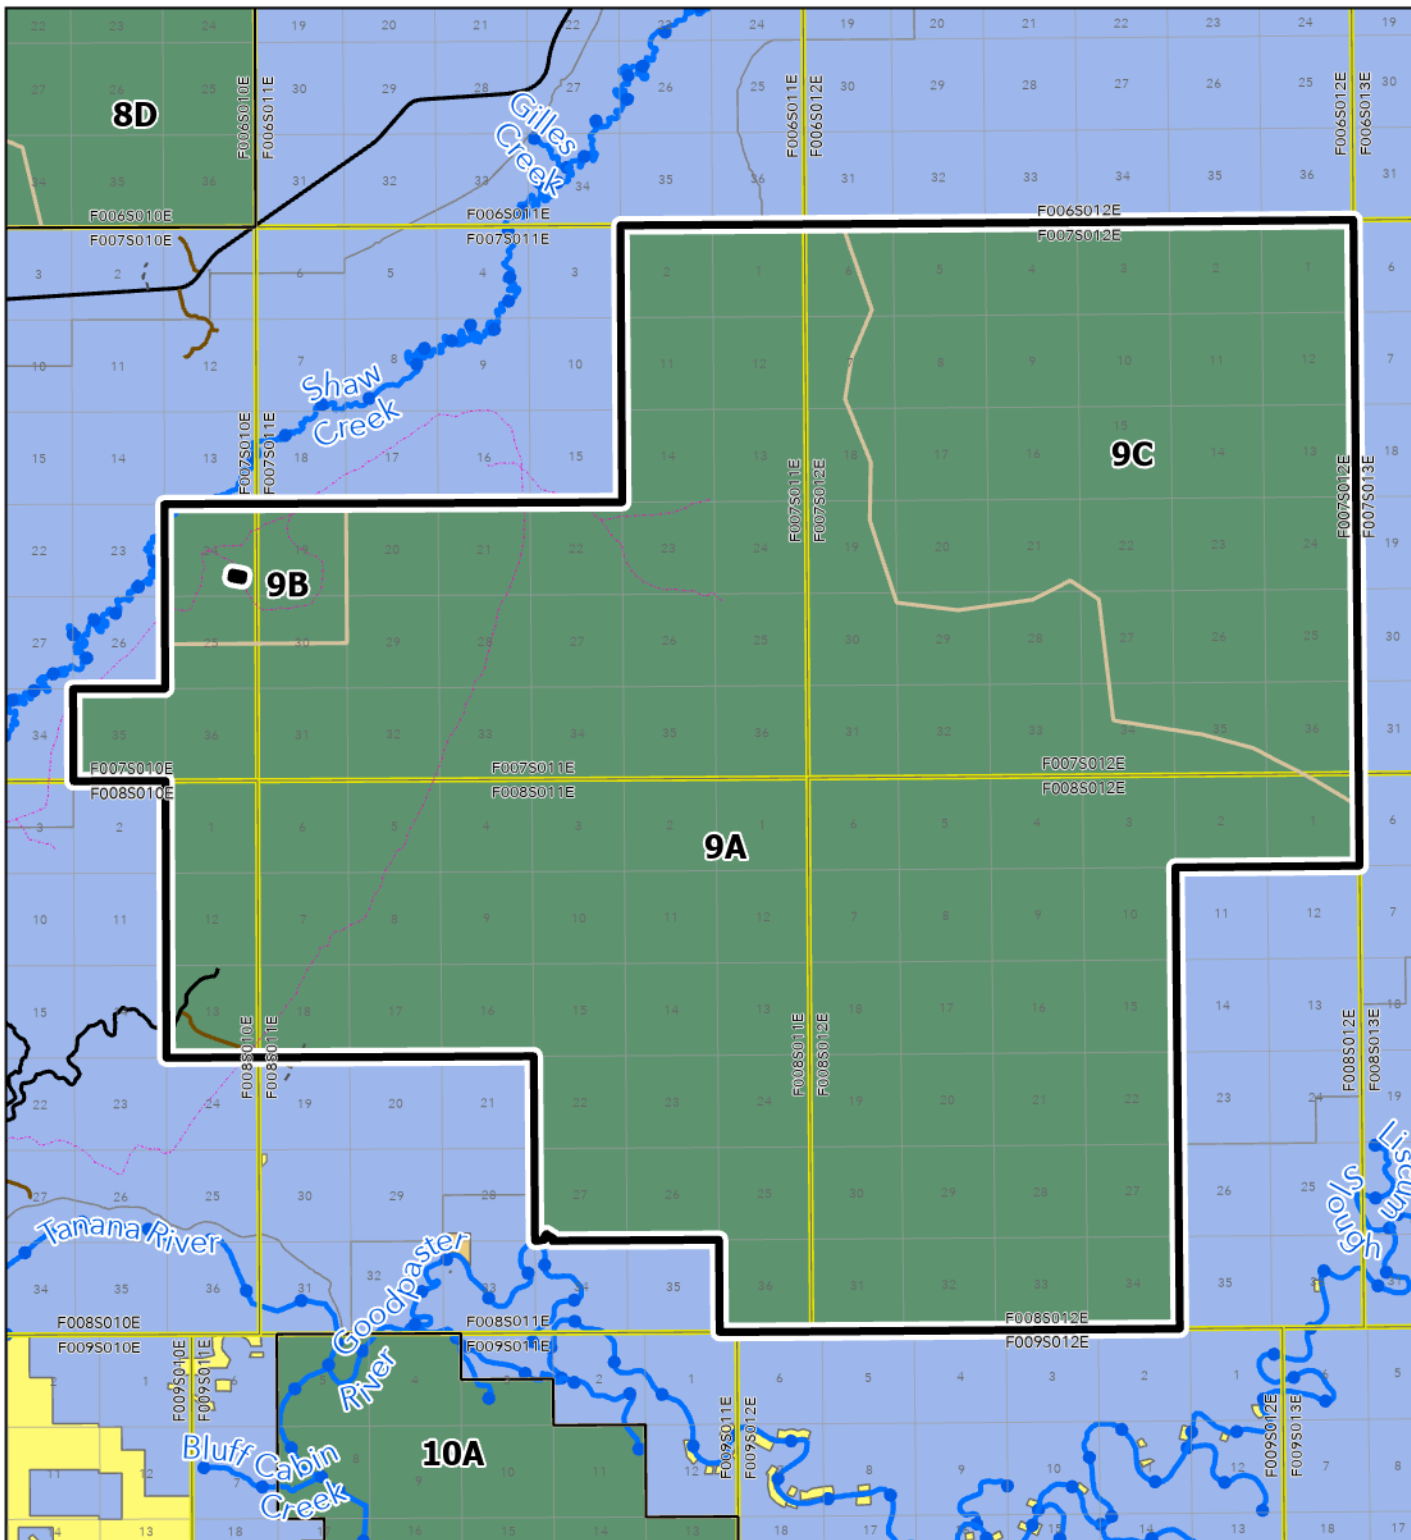

Management Unit: 9 Rapid Creek

State Forest Boundary

- Unit Boundary
- Tanana Valley State Forest
- State Forest Subunit Boundary

Land Ownership

- State Lands
- University of Alaska
- AK DNR-Mental Health Trust
- Private Land
- Federal
- Municipal
- ANCSA

Hydrology

- Anadromous Waters
- Streams

Roads

- Highway
- Primary
- Secondary
- Spur
- Winter